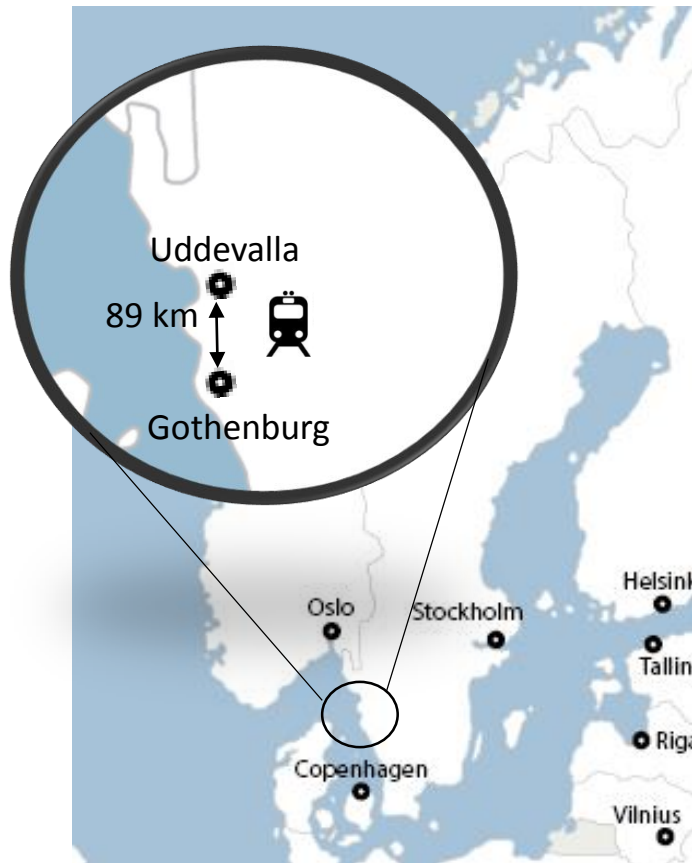

## INLAND SOLUTIONS UDDEVALLA

23/09-2015

- One way transport between Uddevalla and Gothenburg - reduces inland costs for import and export cargo!
- Environmentally friendly solution
- Train solution from Port to Port
- 10 km rail tracks in the port area
- 40 000m<sup>2</sup> warehouse, both inside and outside storage
- Performs loading of all commodities in CMA CGM containers
- More than 100 years of experience of port operations - high quality, service and security
- Daily train departures
- Reduces risk for detention